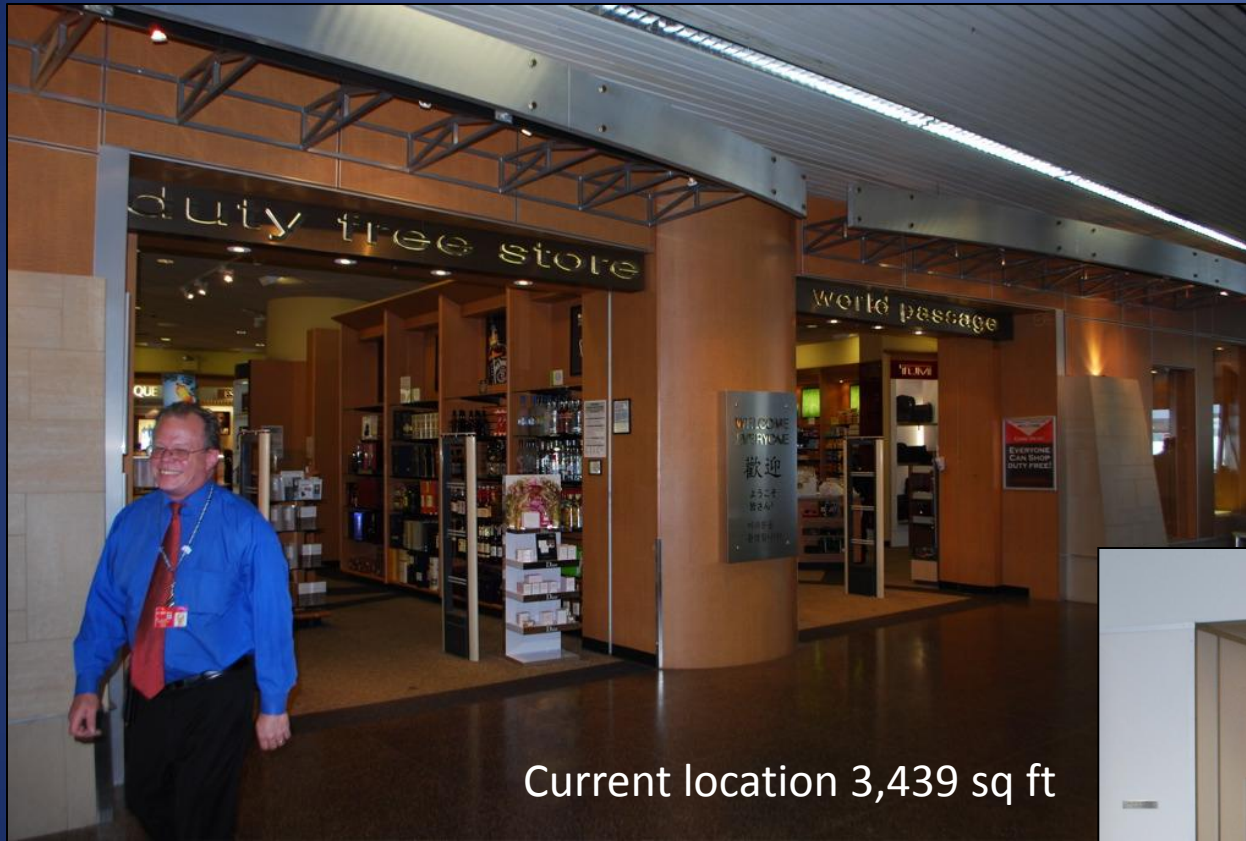

South Satellite Concessions Project

Project Design
Authorization

March 2011

South Satellite Today

Current location 3,439 sq ft

Former smoking lounge

New Duty Free Location

New location 3,931 sq ft

New Restaurant Location

1,556 sq ft full-service restaurant

Project Overview